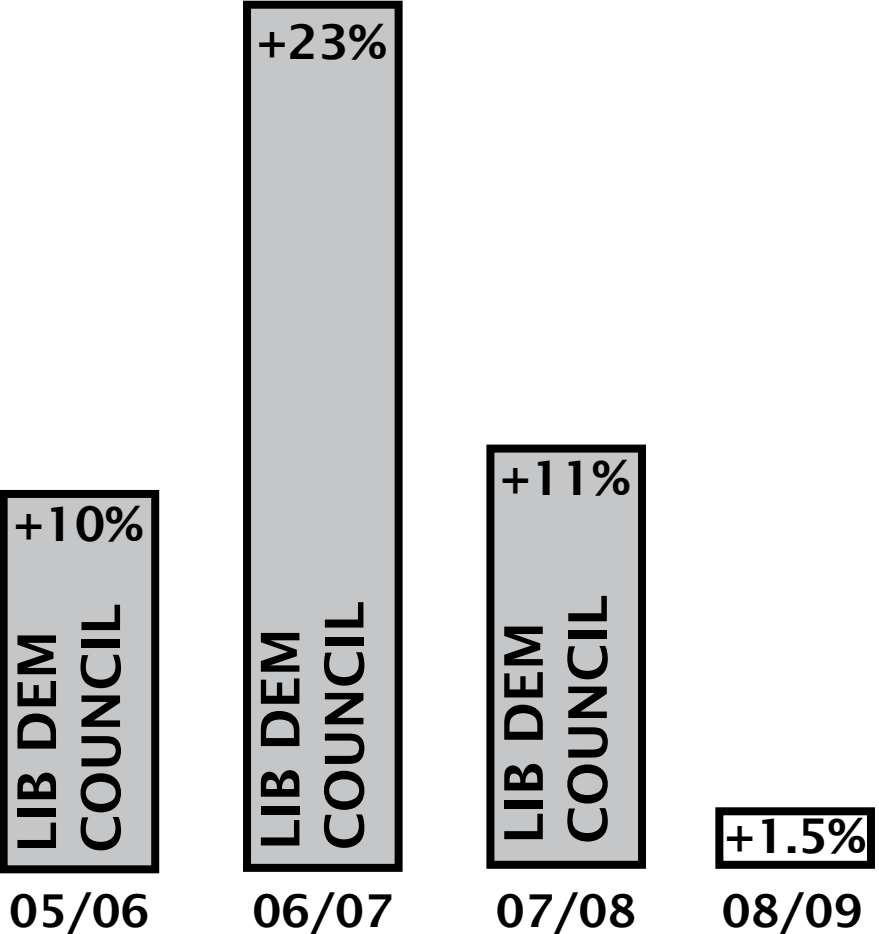

Thursday 7th February

East Saltdean Conservatives deliver on their lower Town Council Tax promise

On Thursday February 7th, the people of *East Saltdean* get the chance to stick with a winning team by voting for local businessman Brian Page. The Conservatives took control of the *Telscombe Town Council* in May of last year and promised to control Council Tax by introducing tighter financial management with a plan to keep Council Tax as low as possible. Conservatives want to provide high quality local services in line with what residents can afford. This year's Telscombe Town Council increase is amongst the lowest across the County.

At Lewes District, Council Tax has **TRIPLED** under the Lib Dems in the last 12 years, hitting those on lower incomes hardest.

 **Conservatives**

← **NEW CONSERVATIVE TOWN COUNCIL**